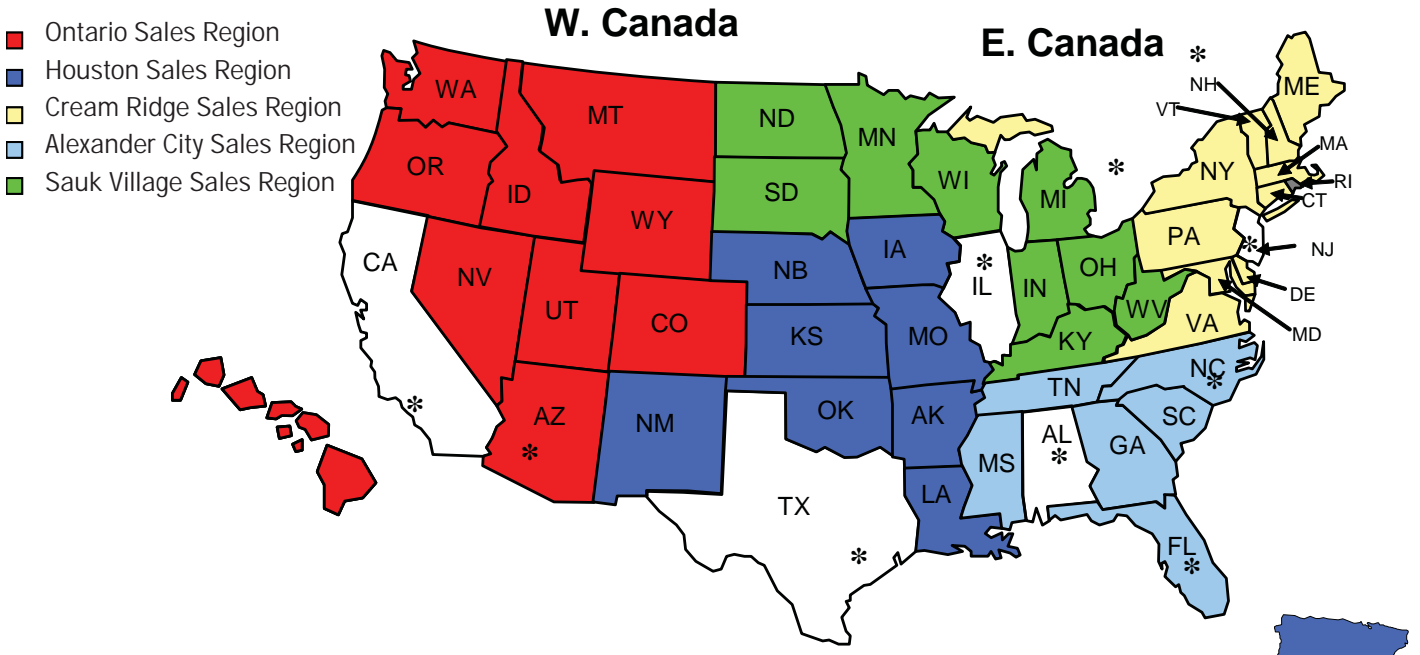

# LOCATIONS

## M-S-D (MARKETING + SALES + DISTRIBUTION) MAP for NORTH AMERICAN AWWA MARKET

**Ontario Sales Region - (800) 688-6230**  
 6.5 Acre Facility  
 31 Total Team  
 Services 11 Western States and Western Canada

**Orlando Sales**  
 4 Acre Facility  
 3 Total Team  
 Services Florida

**Houston Sales Region - (800) 999-0109**  
 20 Acre Facility  
 32 Total Team  
 Services 9 States and Puerto Rico

**Rockingham Sales (800) 738-2956**  
 10 Acre Facility  
 5 Total Team  
 Services North and South Carolina

**Midwest Sales Region - (888) 999-0420**  
 5.5 Acre Facility  
 13 Total Team  
 Services 10 Midwestern States

**Cream Ridge Sales Region (800) 999-2550**  
 12 Acre Facility  
 34 Total Team  
 Services 12 Northeastern States & E. Canada